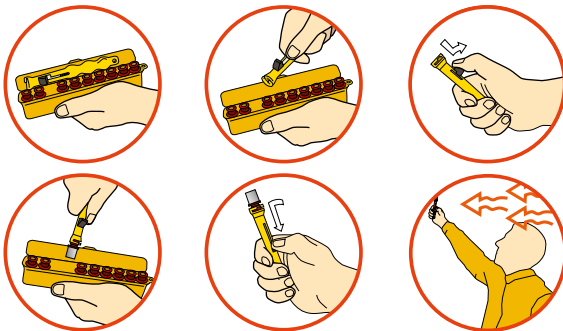

## Personal Distress Signals Miniflare MK8

Item No. 9556650

The lightweight, Pains Wessex Personal Distress Signals pack contains 9 red aerial flare cartridges and a penjector firing mechanism, all enclosed in a tough, water-resistant case. The penjector is fitted with a stainless-steel spring and striker pin. It features a slot for easy loading and unloading of the flare cartridge with the trigger in the safety catch position.

### Application

Pains Wessex Personal Distress Signals are designed primarily for use on yachts, dinghies, Personal Water Craft, canoes and sailboards, but have many applications as a general-purpose distress signal for aviation, hill-walking, climbing, skiing and other outdoor pursuits. Each cartridge projects its payload to a height of 50 metres, burns for over 5 seconds at a minimum of 10,000 candela and is visible for at least 5 miles in daylight increasing to 10 miles at night, depending on weather conditions. Operating instructions are on the case.

### Operation

For day or night-use only when rescue services are sighted

1. Open case.
2. Remove penjector from pack.
3. Place trigger in safety catch position.
4. Load the flare cartridge by sliding into slot on penjector.
5. To fire, hold the penjector firmly at arms length above and away from face and body, pull back penjector trigger and release – fire vertically and be prepared for slight recoil and loud report